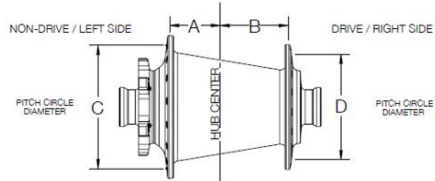

## RACEFACE VAULT

Race Face Vault J-bend Hub Dimensions (mm)	Center to Flange Distance		Pitch Circle Diameter		Spoke Hole Diameter	Spoke Hole Count
	Non-Drive / Left Side A	Drive / Right Side B	Non-Drive / Left Side C	Drive / Right Side D		
Front J412 - 16x100 / 20x110 / 9x100QR	22.6	32	66	66.6	2.80	32 or 28
J414 - 16x110 Boost / 20x110 Boost	21.6	32				
J421 - 12x142 / 12x136 / 10x136QR	33.6	30				
Rear J424 - 12x148 Boost	36.6	23	61.6	71.6		
J422 - 12x140 / 12x147	41	27.6				

### FRONT HUB DIMENSIONS

### REAR HUB DIMENSIONS

CSS Art. No.	RF DESCRIPTION	CSS DESCRIPTION
2202040001	AXLE VAULT FRONT 412 SILVER	VAULT AXLE FRONT 412
2202040002	AXLE VAULT FRONT 414 BOOST BLACK	VAULT AXLE FRONT 414 BOOST
2202040008	ENDCAP SET VAULT F 412/414 15mm	VAULT ENDCAP SET F 412/414 15MM
2202040010	ENDCAP SET VAULT F 412 20x110	VAULT ENDCAP SET 412 20X110-B
2202040005	ENDCAP SET VAULT F 412 9x100 QR	VAULT ENDCAP SET F 412 9X100 QR
2202040009	ENDCAP SET VAULT F 412/414 15mm TRQ CAP	VAULT ENDCAP SET F 412/414 15MM TRQ CAP
N/A	ENDCAP SET VAULT F 414 20x110 BOOST	ENDCAP SET VAULT F 414 20x110 BOOST
2202040016	BEARING 6805 CM	VAULT BEARING,6805 CM
2202040003	AXLE VAULT REAR 421 SILVER	VAULT AXLE REAR 421
2202040004	AXLE VAULT REAR 414 BOOST BLACK	VAULT AXLE REAR 414 BOOST
N/A	AXLE VAULT REAR 422 SILVER	AXLE VAULT REAR 422 SILVER
2202040011	ENDCAP SET VAULT R 12x142/148/157	VAULT ENDCAP SET R 12X142/148/157
2202040007	ENDCAP SET VAULT R 12x135/150	VAULT ENDCAP SET R 12X135/150
2202040006	ENDCAP SET VAULT R 421 10x135QR	VAULT ENDCAP SET R 421 10X135 QR
2202040014	SEAL VAULT CASSETTE BODY BLACK	VAULT SEAL CASSETTE BODY
2202040015	PAWL & SPRING KIT VAULT	VAULT PAWL AND SPRING KIT
2202040012	CASS BODY VAULT SHIM MTN 9/10/11spd 60T	VAULT CASS BODY SHIM MTN 9/10/11SPD 60T
2202040013	CASS BODY VAULT SRAM XD 60T	VAULT CASS BODY SRAM XD 60T
2202040017	BEARING 6902 CM	VAULT BEARING,6902 CM
2202040018	BEARING 15267 CM	VAULT BEARING,15267 CM
N/A	SPACER VAULT CASSETTE BODY SILVER	N/A