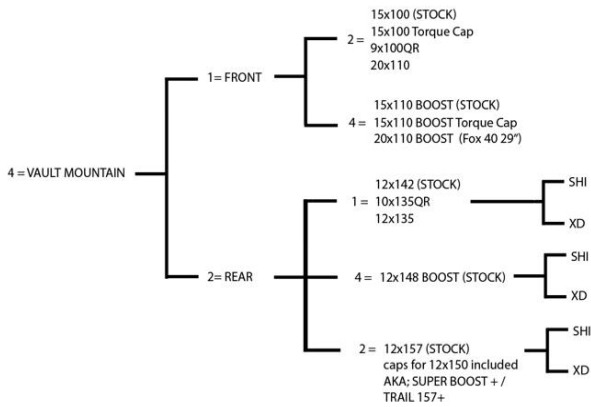

## RACEFACE VAULT

Race Face Vault J-bend Hub Dimensions (mm)	Center to Flange Distance		Pitch Circle Diameter		Spoke Hole Diameter	Spoke Hole Count
	Non-Drive / Left Side A	Drive / Right Side B	Non-Drive / Left Side C	Drive / Right Side D		
Front J412 - 16x100 / 20x110 / 9x100QR	22.6	32	66	66.6	2.80	32 or 28
J414 - 16x110 Boost / 20x110 Boost	21.6	32				
J421 - 12x142 / 12x136 / 10x136QR	33.6	30				
Rear J424 - 12x148 Boost	36.6	23	61.6	71.6		
J422 - 12x140 / 12x147	41	27.6				

### FRONT HUB DIMENSIONS

### REAR HUB DIMENSIONS

CSS Art. No.	RF DESCRIPTION	CSS DESCRIPTION
2202040001	AXLE VAULT FRONT 412 SILVER	VAULT AXLE FRONT 412
2202040002	AXLE VAULT FRONT 414 BOOST BLACK	VAULT AXLE FRONT 414 BOOST
2202040008	ENDCAP SET VAULT F 412/414 15mm	VAULT ENDCAP SET F 412/414 15MM
2202040010	ENDCAP SET VAULT F 412 20x110	VAULT ENDCAP SET 412 20X110-B
2202040005	ENDCAP SET VAULT F 412 9x100 QR	VAULT ENDCAP SET F 412 9X100 QR
2202040009	ENDCAP SET VAULT F 412/414 15mm TRQ CAP	VAULT ENDCAP SET F 412/414 15MM TRQ CAP
N/A	ENDCAP SET VAULT F 414 20x110 BOOST	ENDCAP SET VAULT F 414 20x110 BOOST
2202040016	BEARING 6805 CM	VAULT BEARING,6805 CM
2202040003	AXLE VAULT REAR 421 SILVER	VAULT AXLE REAR 421
2202040004	AXLE VAULT REAR 414 BOOST BLACK	VAULT AXLE REAR 414 BOOST
N/A	AXLE VAULT REAR 422 SILVER	AXLE VAULT REAR 422 SILVER
2202040011	ENDCAP SET VAULT R 12x142/148/157	VAULT ENDCAP SET R 12X142/148/157
2202040007	ENDCAP SET VAULT R 12x135/150	VAULT ENDCAP SET R 12X135/150
2202040006	ENDCAP SET VAULT R 421 10x135QR	VAULT ENDCAP SET R 421 10X135 QR
2202040014	SEAL VAULT CASSETTE BODY BLACK	VAULT SEAL CASSETTE BODY
2202040015	PAWL & SPRING KIT VAULT	VAULT PAWL AND SPRING KIT
2202040012	CASS BODY VAULT SHIM MTN 9/10/11spd 60T	VAULT CASS BODY SHIM MTN 9/10/11SPD 60T
2202040013	CASS BODY VAULT SRAM XD 60T	VAULT CASS BODY SRAM XD 60T
2202040017	BEARING 6902 CM	VAULT BEARING,6902 CM
2202040018	BEARING 15267 CM	VAULT BEARING,15267 CM
N/A	SPACER VAULT CASSETTE BODY SILVER	N/A