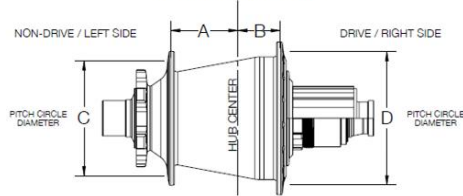

## RACEFACE VAULT

Race Face Vault J-bend Hub Dimensions (mm)	Center to Flange Distance		Pitch Circle Diameter		Spoke Hole Diameter	Spoke Hole Count
	Non-Drive / Left Side A	Drive / Right Side B	Non-Drive / Left Side C	Drive / Right Side D		
Front J412 - 16x100 / 20x110 / 9x100QR	22.6	32	66	66.6	2.80	32 or 28
J414 - 16x110 Boost / 20x110 Boost	21.6	32				
J421 - 12x142 / 12x136 / 10x136QR	33.6	30				
Rear J424 - 12x148 Boost	36.6	23	61.6	71.6		
J422 - 12x140 / 12x147	41	27.6				

### FRONT HUB DIMENSIONS

### REAR HUB DIMENSIONS

CSS Art. No.	RF DESCRIPTION	CSS DESCRIPTION
2202040001	AXLE VAULT FRONT 412 SILVER	VAULT AXLE FRONT 412
2202040002	AXLE VAULT FRONT 414 BOOST BLACK	VAULT AXLE FRONT 414 BOOST
2202040008	ENDCAP SET VAULT F 412/414 15mm	VAULT ENDCAP SET F 412/414 15MM
2202040010	ENDCAP SET VAULT F 412 20x110	VAULT ENDCAP SET 412 20X110-B
2202040005	ENDCAP SET VAULT F 412 9x100 QR	VAULT ENDCAP SET F 412 9X100 QR
2202040009	ENDCAP SET VAULT F 412/414 15mm TRQ CAP	VAULT ENDCAP SET F 412/414 15MM TRQ CAP
N/A	ENDCAP SET VAULT F 414 20x110 BOOST	ENDCAP SET VAULT F 414 20x110 BOOST
2202040016	BEARING 6805 CM	VAULT BEARING,6805 CM
2202040003	AXLE VAULT REAR 421 SILVER	VAULT AXLE REAR 421
2202040004	AXLE VAULT REAR 414 BOOST BLACK	VAULT AXLE REAR 414 BOOST
N/A	AXLE VAULT REAR 422 SILVER	AXLE VAULT REAR 422 SILVER
2202040011	ENDCAP SET VAULT R 12x142/148/157	VAULT ENDCAP SET R 12X142/148/157
2202040007	ENDCAP SET VAULT R 12x135/150	VAULT ENDCAP SET R 12X135/150
2202040006	ENDCAP SET VAULT R 421 10x135QR	VAULT ENDCAP SET R 421 10X135 QR
2202040014	SEAL VAULT CASSETTE BODY BLACK	VAULT SEAL CASSETTE BODY
2202040015	PAWL & SPRING KIT VAULT	VAULT PAWL AND SPRING KIT
2202040012	CASS BODY VAULT SHIM MTN 9/10/11spd 60T	VAULT CASS BODY SHIM MTN 9/10/11SPD 60T
2202040013	CASS BODY VAULT SRAM XD 60T	VAULT CASS BODY SRAM XD 60T
2202040017	BEARING 6902 CM	VAULT BEARING,6902 CM
2202040018	BEARING 15267 CM	VAULT BEARING,15267 CM
N/A	SPACER VAULT CASSETTE BODY SILVER	N/A