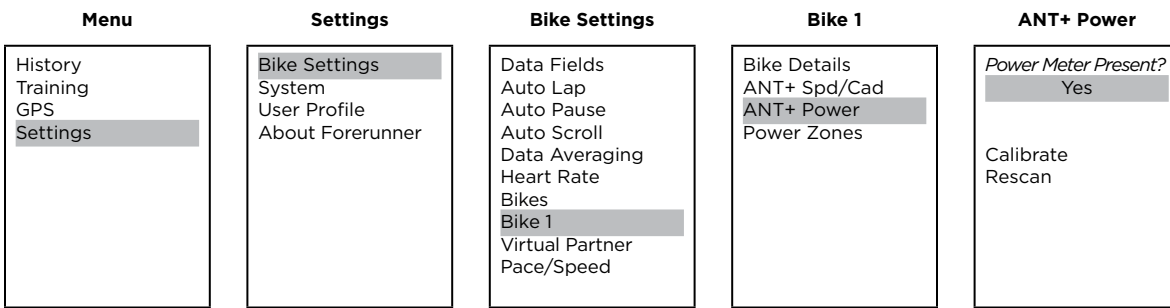

Power

Data Recordings

Data Fields