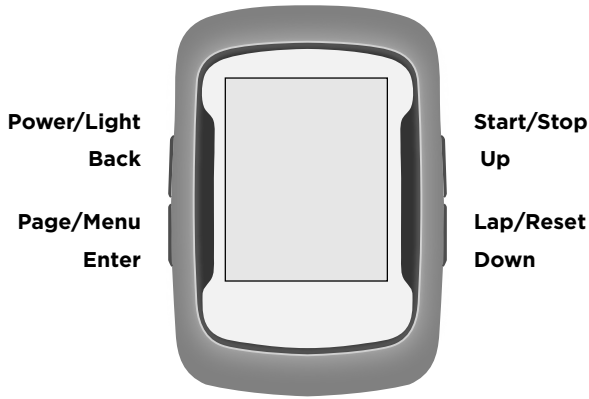

Power

Menu	Settings	Bike Settings	Bike 1	ANT+ Power
History Training GPS Settings	Bike Settings System User Profile About Edge	Data Fields Bike 1 Auto Lap Auto Pause Auto Scroll Data Recording Start Notice Heart Rate Speed Zones	Bike Details ANT+ Spd/Cad ANT+ Power Power Zones	Power Meter Present? Yes Calibrate Rescan Sensor Details

Data Recordings

Menu	Settings	Bike Settings	Data Recording
History Training GPS Settings	Bike Settings System User Profile About Edge	Data Fields Bike 1 Auto Lap Auto Pause Auto Scroll Data Recording Start Notice Heart Rate Speed Zones	Cadence Non-Zero Avg. Zero Avg. Power Non-Zero Avg. Zero Avg. Data Recording Smart Recording Every Second

Data Fields

Menu	Settings	Bike Settings	Data Fields
History Training GPS Settings	Bike Settings System User Profile About Edge	Data Fields Bike 1 Auto Lap Auto Pause Auto Scroll Data Recording Start Notice Heart Rate Speed Zones	Page 1 Page 2 - On Page 3 - On Workouts