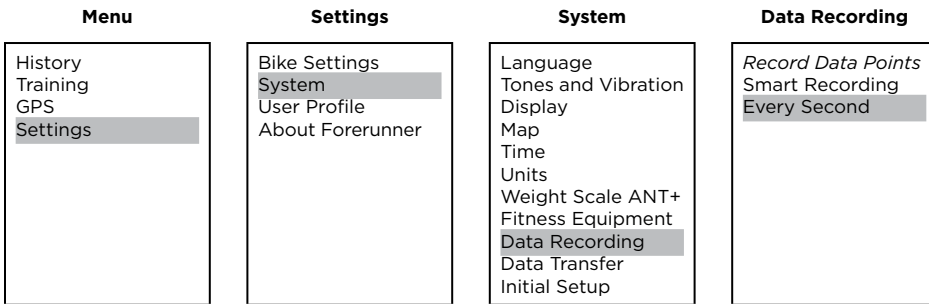

Data Recordings