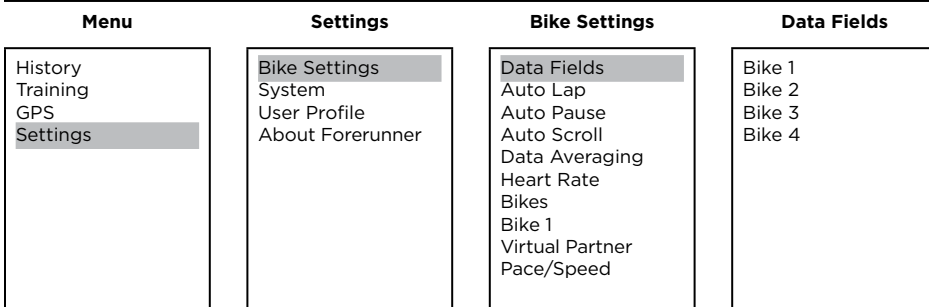

Data Fields