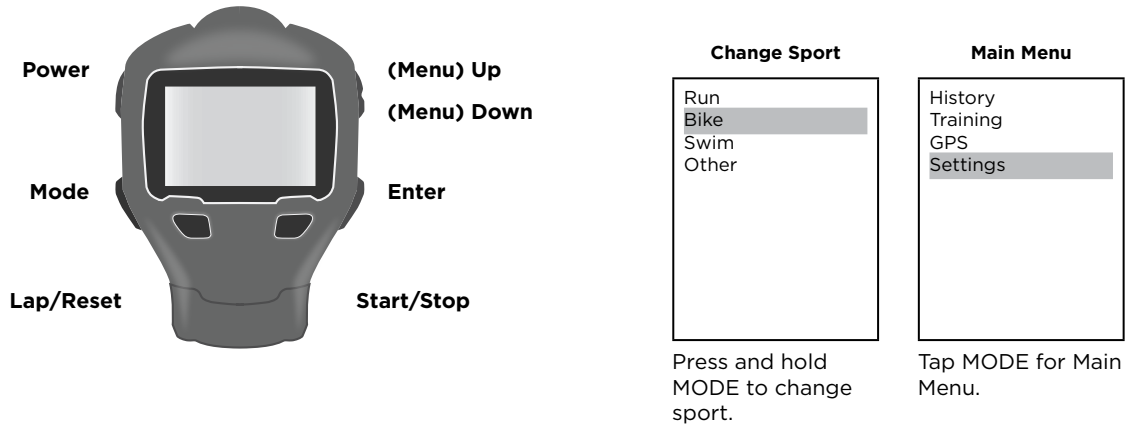

Quarq Quick Menu Guides for Head Units

QUARQ

Garmin® Forerunner® 910 XT

Garmin® Edge® 500

Garmin® Edge® 800

Garmin® Edge® 510/810

Follow these quick menu guides to find the frequently used Garmin® functions with a Quarq Power Meter.