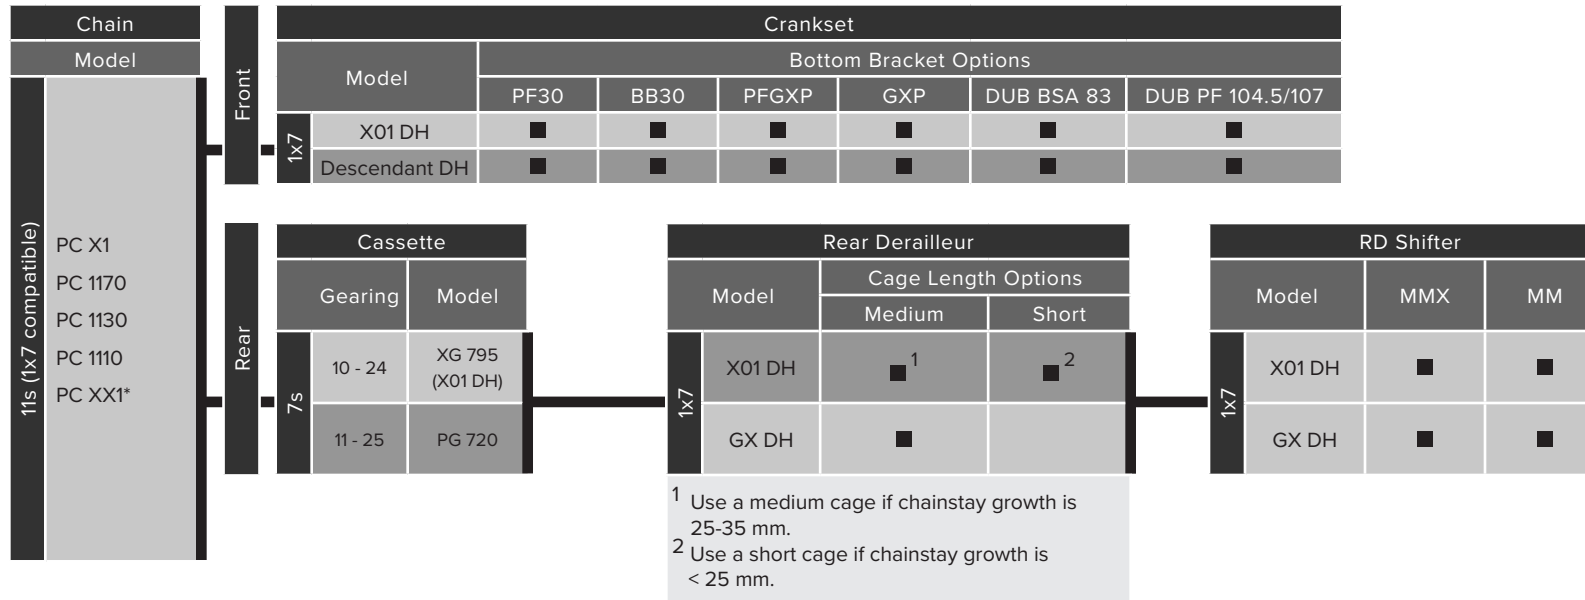

1x7 MTB Compatibility

*PC XX1 is only compatible with SRAM 1x11 systems.